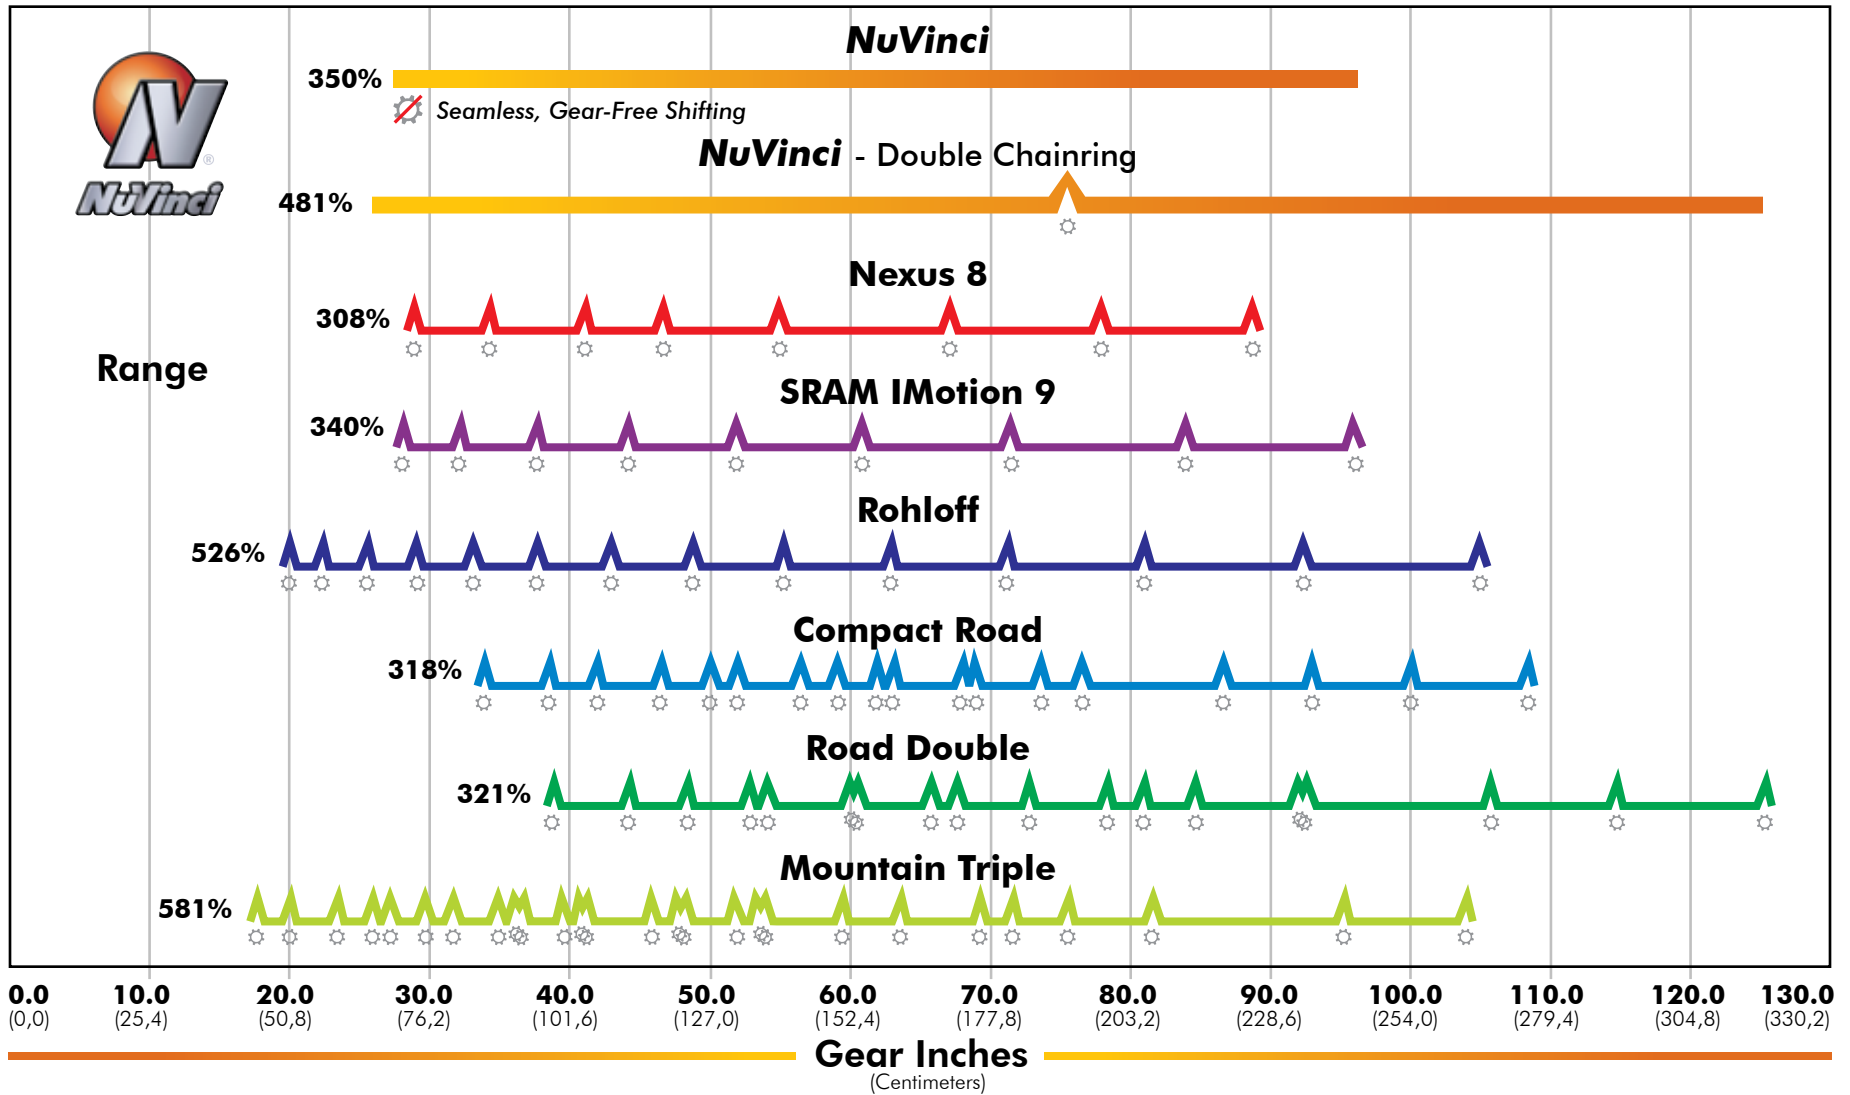

NuVinci® Range and Gear Inch Comparison

(All comparisons done with a 26" Wheel)

| Drivetrain | Front Chaining | Rear Freewheel /Cassette | Gear Inch Choices | Drivetrain | Front Chaining | Rear Freewheel /Cassette | Gear Inch Choices |
|--------------------|----------------|--------------------------|-------------------|------------------------|----------------|--------------------------|-------------------|
| NuVinci | 38 | 18 | ∞ | NuVinci 2 Chain | 44/32 | 16 | ∞ |
| Nexus 8 | 38 | 18 | 8 | SRAM IMotion 9 | 38 | 19 | 9 |
| Rohloff | 44 | 16 | 14 | Compact Road | 50/34 | 12-26 | 18 |
| Road Double | 53/39 | 11-26 | 16 | Mountain Triple | 44/32/22 | 11-32 | 23 |